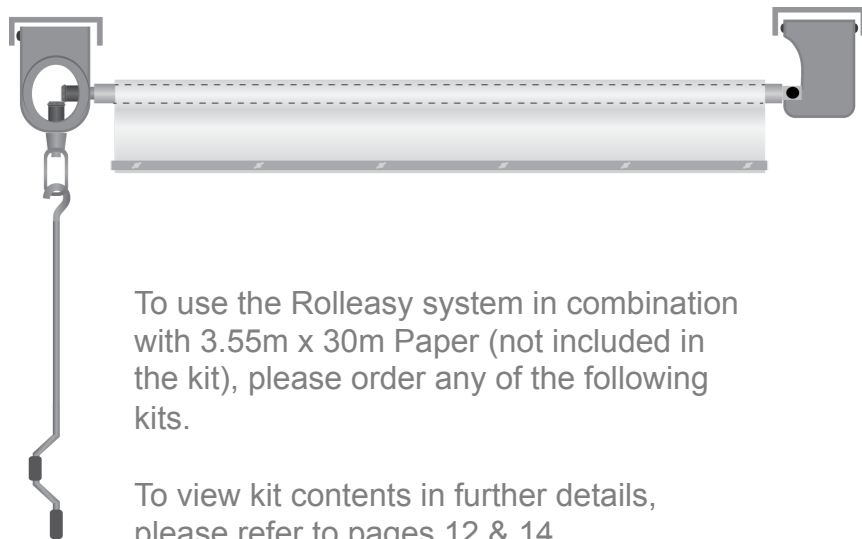

Colorama Rolleasy: 3.55m x 30m Paper

To use the Rolleasy system in combination with 3.55m x 30m Paper (not included in the kit), please order any of the following kits.

To view kit contents in further details, please refer to pages 12 & 14

Please refer to the Colorama paper swatch/website for the paper available for the Rolleasy system

Fixing Type	No. of rollers you want to attach to the system	Product Code	Kit Contents
Ceiling	1	LL 1R12CMP	Ceiling Brackets, Manual Supplementary Unit, Extension Rod, Crank Handle, Paper Weight & Cutting Edge, Full Length Roller 3.55m
Ceiling	2	LL 2R12CMP	Ceiling Brackets, 2 x Manual Supplementary Unit, Extension Rod, Crank Handle, 2 x Paper Weight & Cutting Edge, 2 x Full Length Roller 3.55m
Ceiling	3	LL 3R12CMP	Ceiling Brackets, 3 x Manual Supplementary Unit, Extension Rod, Crank Handle, 3x Paper Weight & Cutting Edge, 3 x Full Length Roller 3.55m
Wall	1	LL 1R12WMP	Wall Brackets, Manual Supplementary Unit, Extension Rod, Crank Handle, Paper Weight & Cutting Edge, Full Length Roller 3.55m
Wall	2	LL 2R12WMP	Wall Brackets, 2 x Manual Supplementary Unit, Extension Rod, Crank Handle, 2 x Paper Weight & Cutting Edge, 2 x Full Length Roller 3.55m
Wall	3	LL 3R12WMP	Wall Brackets, 3 x Manual Supplementary Unit, Extension Rod, Crank Handle, 3 x Paper Weight & Cutting Edge, 3 x Full Length Roller 3.55m

Please note: The system is also expandable as supplementary units can be installed at any time to increase the number of rollers, for further information please refer to page 8