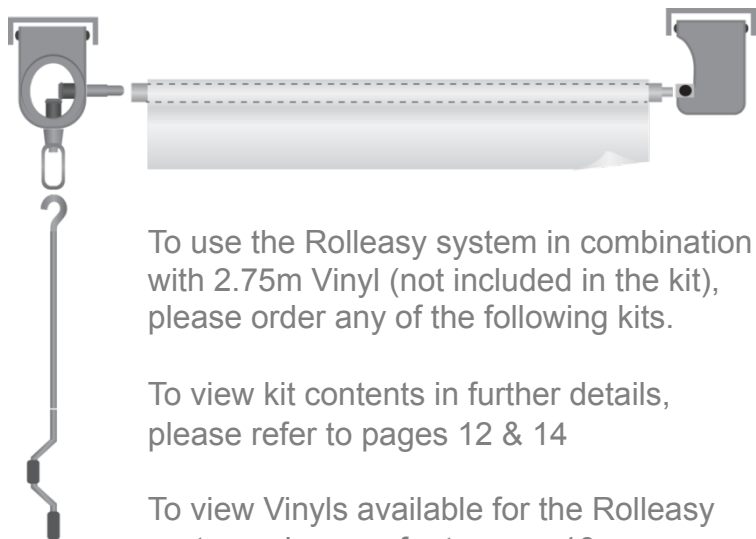

Colorama Rolleasy: 2.75m Vinyl

To use the Rolleasy system in combination with 2.75m Vinyl (not included in the kit), please order any of the following kits.

To view kit contents in further details, please refer to pages 12 & 14

To view Vinyls available for the Rolleasy system, please refer to page 10

Fixing Type	No. of rollers you want to attach to the system	Product Code	Kit Contents
Ceiling	1	LL 1R9CMV	Ceiling Brackets, Manual Supplementary Unit, Extension Rod, Crank Handle
Ceiling	2	LL 2R9CMV	Ceiling Brackets, 2 x Manual Supplementary Unit, Extension Rod, Crank Handle
Ceiling	3	LL 3R9CMV	Ceiling Brackets, 3 x Manual Supplementary Unit, Extension Rod, Crank Handle
Wall	1	LL 1R9WMV	Wall Brackets, Manual Supplementary Unit, Extension Rod, Crank Handle
Wall	2	LL 2R9WMV	Wall Brackets, 2 x Manual Supplementary Unit, Extension Rod, Crank Handle
Wall	3	LL 3R9WMV	Wall Brackets, 3 x Manual Supplementary Unit, Extension Rod, Crank Handle

Please note: The system is also expandable as supplementary units can be installed at any time to increase the number of rollers, for further information please refer to page 8