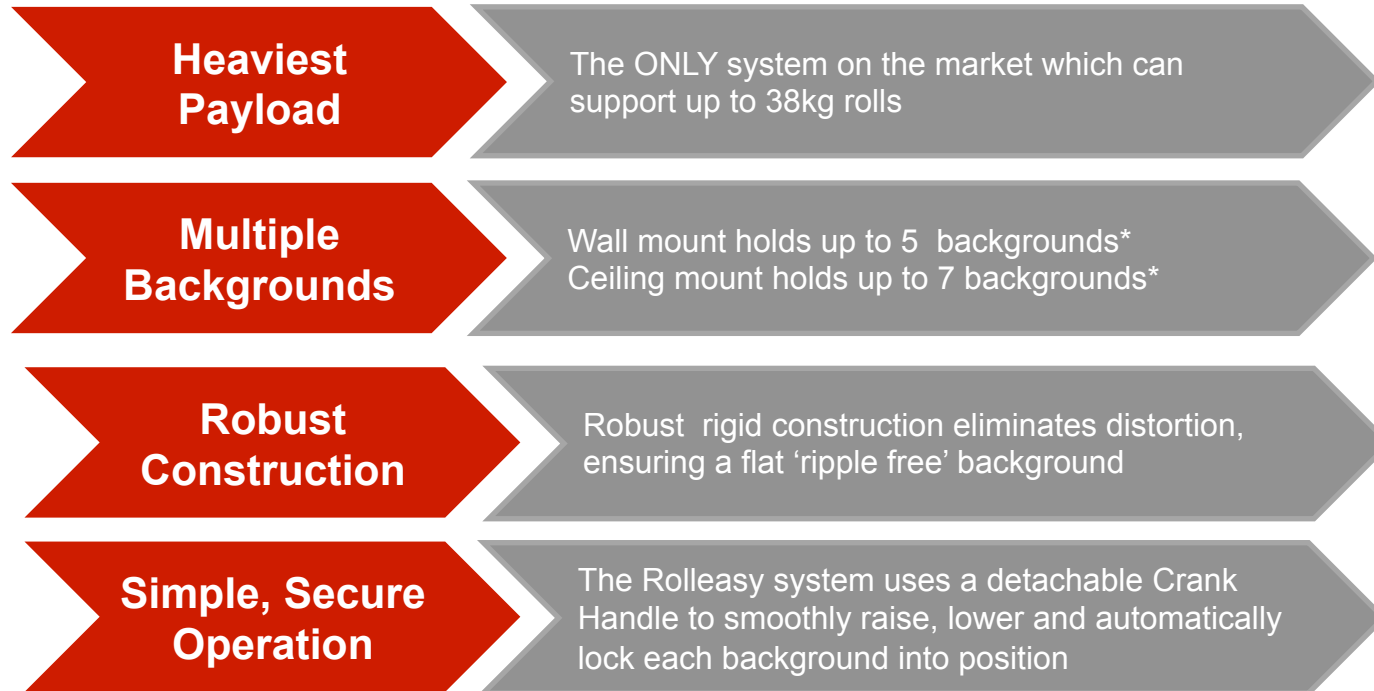

Colorama Rolleasy: Features & Benefits

*See page 8 for further details