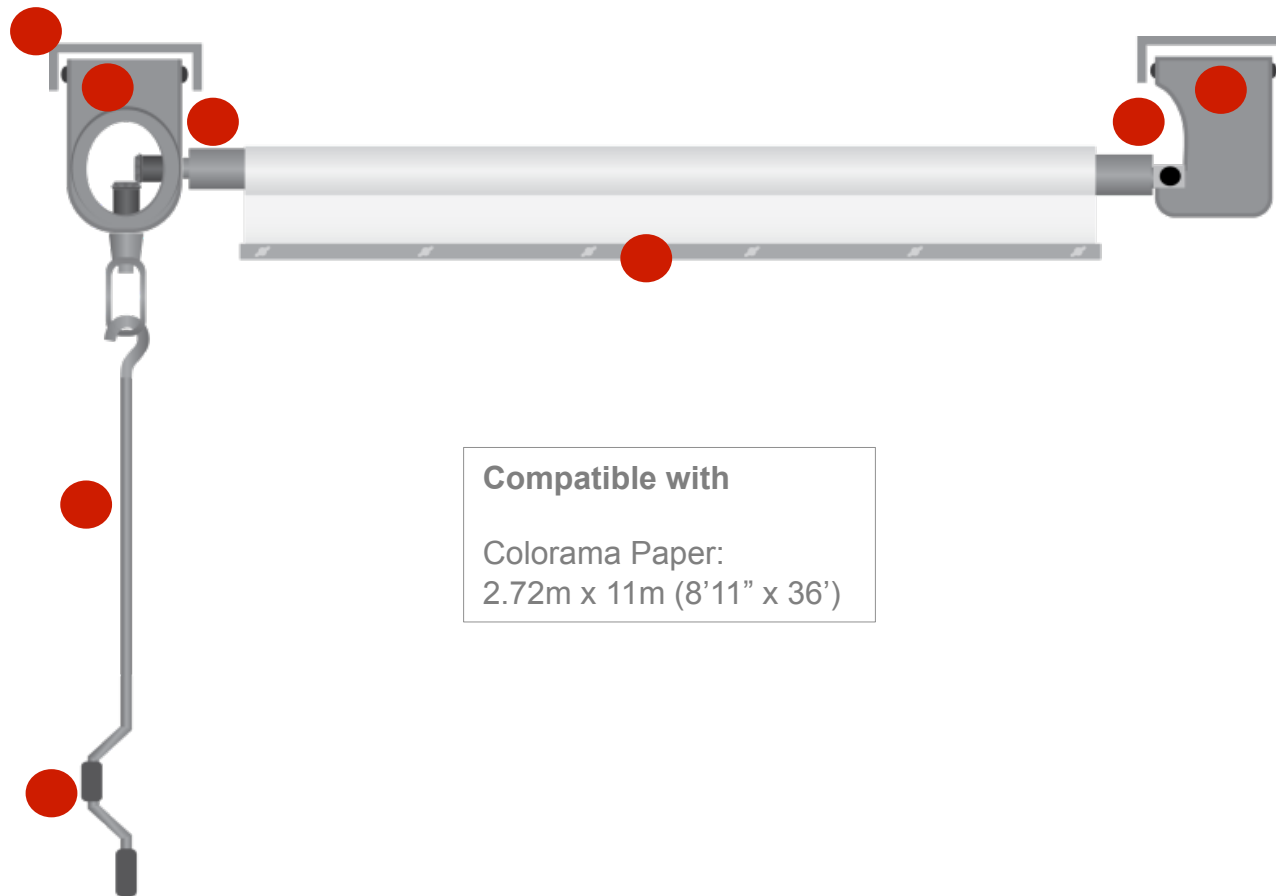

Configuration for 2.72m Paper Rolls

Compatible with

Colorama Paper:
2.72m x 11m (8'11" x 36')