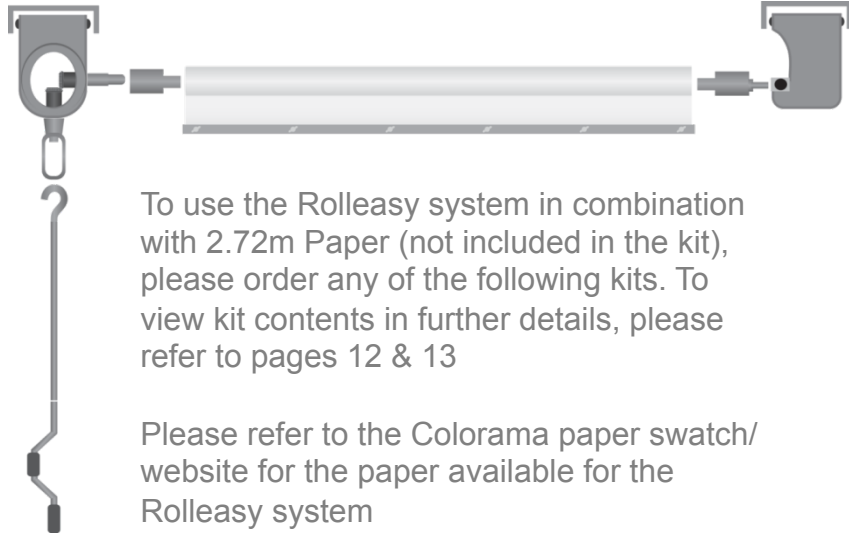

Colorama Rolleasy: 2.72m Paper Kits

Fixing Type	No. of rollers you want to attach to the system	Product Code	Kit Contents
Ceiling	1	LL 1R9CMP	Ceiling Brackets, Manual Supplementary Unit, Extension Rod, Crank Handle, Paper Weight & Cutting Edge, Pair of Stub Rollers
Ceiling	2	LL 2R9CMP	Ceiling Brackets, 2 x Manual Supplementary Unit, Extension Rod, Crank Handle, 2 x Paper Weight & Cutting Edge, 2 pairs of Stub Rollers
Ceiling	3	LL 3R9CMP	Ceiling Brackets, 3 x Manual Supplementary Unit, Extension Rod, Crank Handle, 3 x Paper Weight & Cutting Edge, 3 pairs of Stub Rollers
Wall	1	LL 1R9WMP	Wall Brackets, Manual Supplementary Unit, Extension Rod, Crank Handle, Paper Weight & Cutting Edge, Pair of Stub Rollers
Wall	2	LL 2R9WMP	Wall Brackets, 2 x Manual Supplementary Unit, Extension Rod, Crank Handle, 2 x Paper Weight & Cutting Edge, 2 pairs of Stub Rollers
Wall	3	LL 3R9WMP	Wall Brackets, 3 x Manual Supplementary Unit, Extension Rod, Crank Handle, 3 x Paper Weight & Cutting Edge, 3 pairs of Stub Rollers

Please note: The system is also expandable as supplementary units can be installed at any time to increase the number of rollers, for further information please refer to page 8