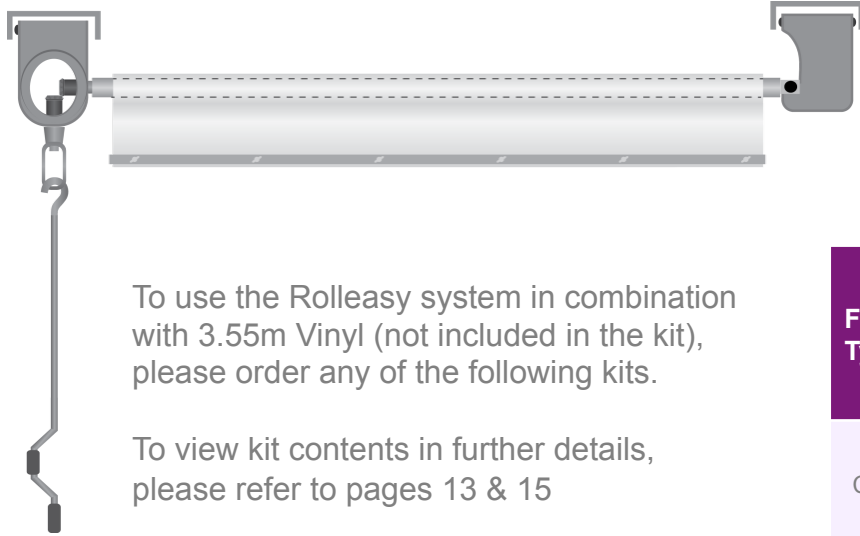

Colorama Rolleasy: 3.50m Vinyl

To use the Rolleasy system in combination with 3.55m Vinyl (not included in the kit), please order any of the following kits.

To view kit contents in further details, please refer to pages 13 & 15

To view Vinyls available for the Rolleasy system, please refer to page 10

Fixing Type	No. of rollers you want to attach to the system	Product Code	Kit Contents
Ceiling	1	LL 1R12CMV	Ceiling Brackets, Manual Supplementary Unit, Extension Rod, Crank Handle
Wall	1	LL 1R12WMV	Wall Brackets, Manual Supplementary Unit, Extension Rod, Crank Handle

Please note: The system is also expandable as supplementary units can be installed at any time to increase the number of rollers, for further information please refer to page 8