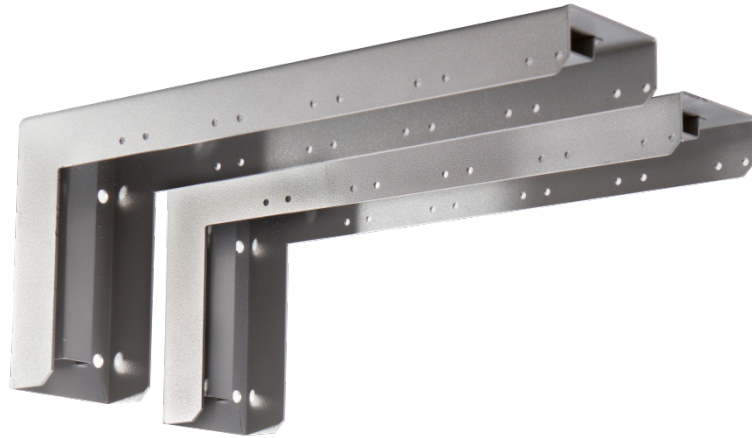

Manual Supplementary Unit

Pair of Stub Rollers

Full Length Roller

Colorama Rolleasy Mountings Options

When ordering further rolls for your system, please take into account the payload for each type of mounting

Wall Mounted

Wall brackets hold up to:

- > Three 3.55m (11'7") rolls or
- > Five 2.75m (9') rolls

Ceiling Mounted

Ceiling brackets hold up to:

- > Four 3.55m (11'7") rolls or
- > Seven 2.75m (9') rolls

Colorama Rolleasy: Accessories