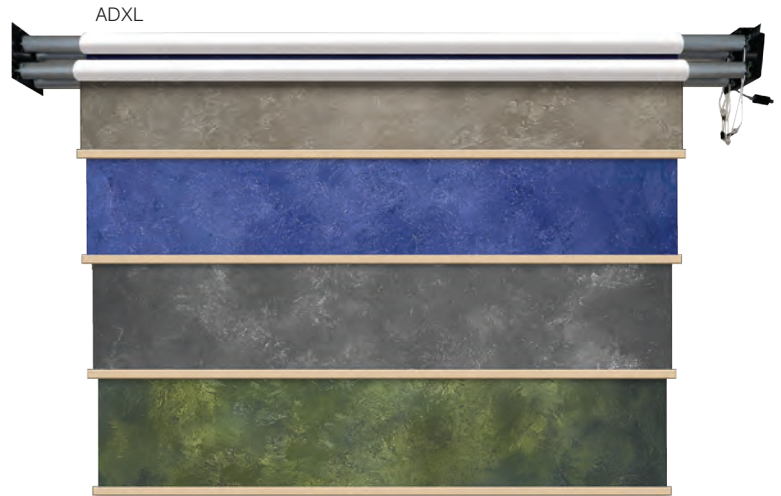

3-DAY TURNAROUND!

**NO MINIMUM
ORDER REQUIRED!**

**PRICES AS
LOW AS \$18⁰⁰**

Discover more equipment options at dennymfg.com

CEILING OR WALL MOUNT LIFT SYSTEM

VISIT DENNYMFG.COM TO TAKE ADVANTAGE OF OUR NEW **LOWER PRICES.**