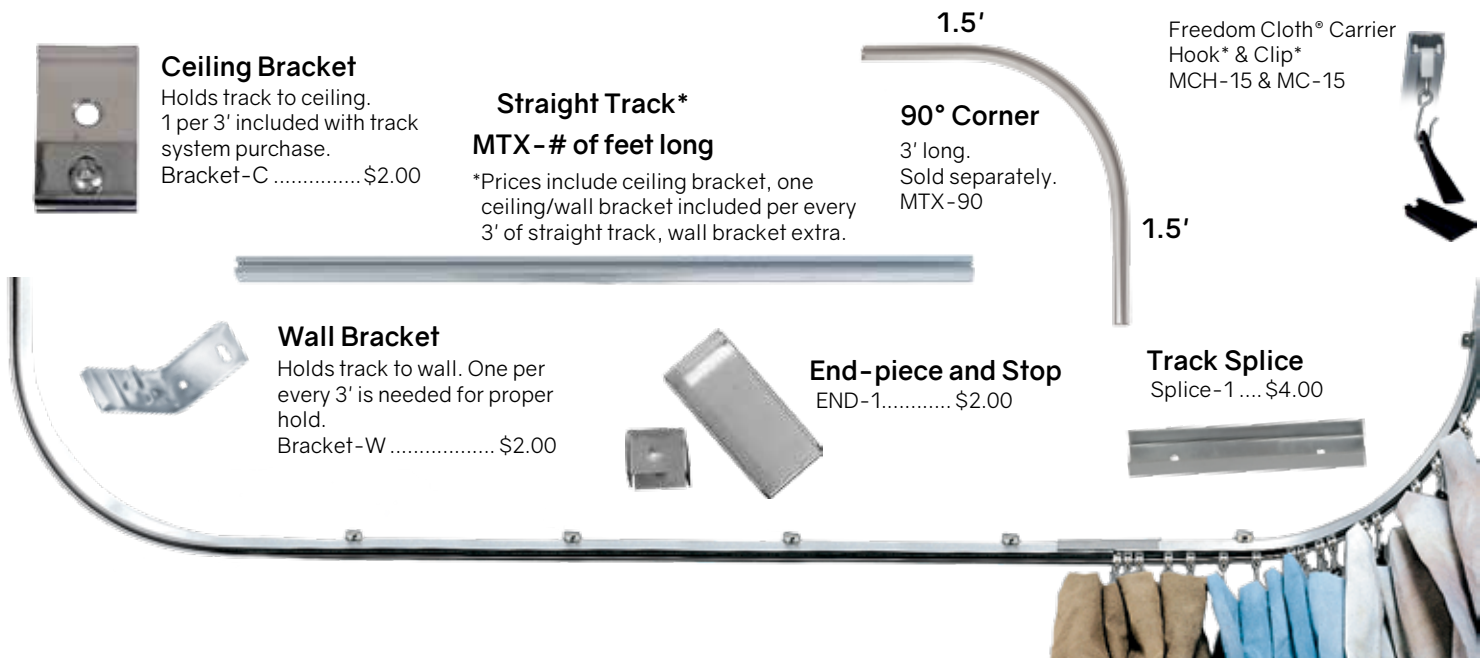

Freedom Cloth® Track System (all parts sold separately)

ITEM #	DESCRIPTION	PRICE
MTX-1	Straight Track - 1' piece	$8.35
MTX-2	Straight Track - 2' piece	$16.70
MTX-3	Straight Track - 3' piece	$25.05
MTX-4	Straight Track - 4' piece	$33.40
MTX-5	Straight Track - 5' piece	$41.75
MTX-6	Straight Track - 6' piece	$50.10
MTX-7	Straight Track - 7' piece	$58.45
MTX-8	Straight Track - 8' piece	$66.80
MTX-9	Straight Track - 9' piece	$75.15
MTX-10	Straight Track - 10' piece	$83.50
MTX-90	Corner Track (90°)	$30.00
MCH-15	Freedom Cloth® Carrier Hook* (15 pk)	$18.25
MC-15	Freedom Cloth® Clip* (15 pk)	$18.25

- Inform salesperson which bracket (ceiling or wall) is needed.
- All MTX-90 (90° corners) are 36" long.
- Each MTX-90 (90° corner) accounts for 1.5' of space each direction. To estimate track along one side using two MTX-90 (90° corners), you must subtract a total of 3' from the total wall space. Therefore, if only one MTX-90 is used, subtract 1.5' from the total space available. Example: If 8' is the available space on one side and only one MTX-90 is used, you would need one 6.5' Freedom Cloth® Track Section.
- A 10' wide Freedom Cloth® backdrop takes up 1' - 1.5' of storage space on the system.
- To hang your Freedom Cloth® backdrop, most prefer to use one MCH-15/MC-15 per foot of the backdrop.